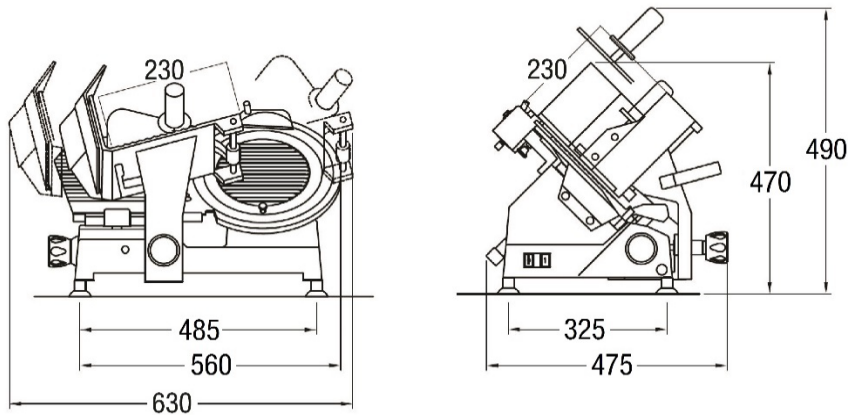

## Specifications

Model	Blade (mm)	Phase (Ø)	Motor (Volt)	Frequency (Hz)	Current (Amp)	Power (kW)
NS300	300	1	220	50	0.82	0.18

## Capacity

Model	Cutting Capacity (mm)		Carriage Movement (mm)	Max Slice Thickness (mm)
NS300	● 210	□ 210 x 230	270	12

## Dimensions | Shipping Information

Model	Overall Dimensions D x W x H (mm)	Net Weight (Kg)	Packed Dimensions D x W x H (mm)	Packed Weight (Kg)	Volume (m3)
NS300	475 x 630 x 490	20	560 x 660 x 620	22.5	0.229