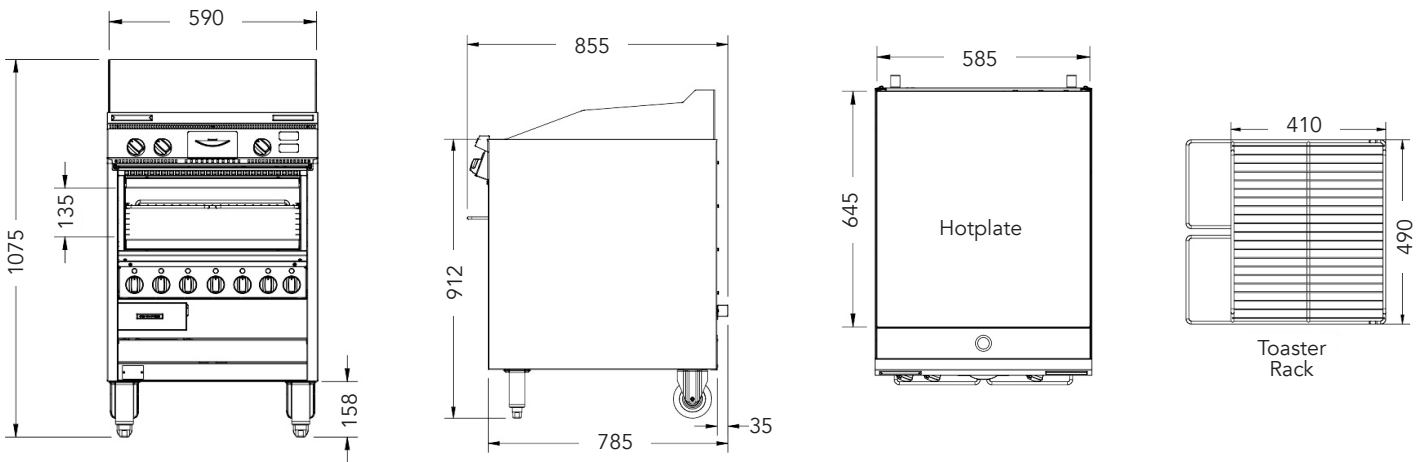

### SPECIFICATIONS

MODEL	HOTPLATE POWER	TOASTER POWER	TOTAL POWER	CURRENT Amps (per phase)	PHASE	COOKING PLATE AREA	APPROX. TOASTING AREA	TOASTING HEIGHT CLEARANCE
AHT860	10.5 kW	1.7 kW	12.5 kW	23.0	3 (+N)	645 x 585 mm	490 x 410 mm	135 mm
AH860	10.5 kW	N/A	10.5 kW	15.5	3 (+N)	645 x 585 mm	N/A	N/A

## DIMENSIONS

All measurements are in millimetres ~

AH860

AHT860

~Line drawings not to scale.

December 2025

**AUSTHEAT**

Page 2 of 2