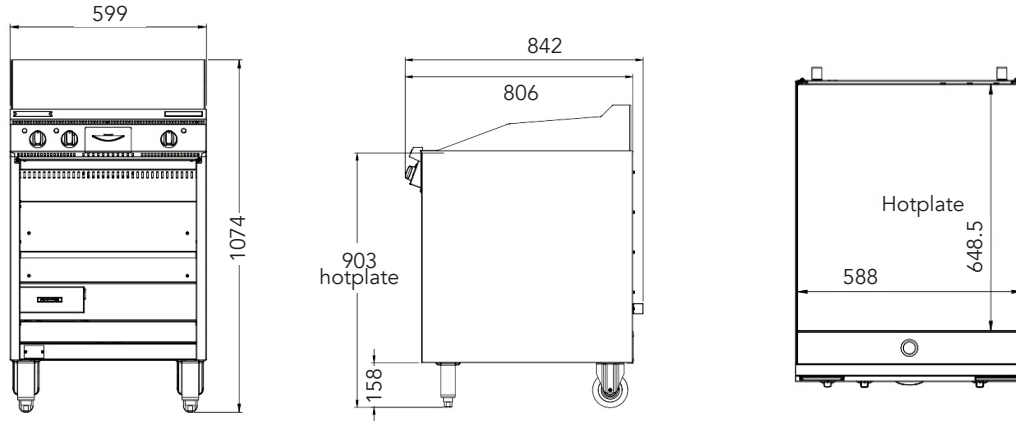

### SPECIFICATIONS

MODEL	HOTPLATE POWER	TOASTER POWER	TOTAL POWER	CURRENT Amps (per phase)	PHASE	COOKING PLATE AREA	APPROX. TOASTING AREA	TOASTING HEIGHT CLEARANCE
AHT860	10.5 kW	1.7 kW	12.5 kW	23.0	3 (+N)	645 x 585 mm	490 x 410 mm	135 mm
AH860	10.5 kW	N/A	10.5 kW	15.5	3 (+N)	645 x 585 mm	N/A	N/A

## DIMENSIONS

All measurements are in millimetres ~

AH860

AHT860

~Line drawings not to scale.

December 2025

**AUSTHEAT**

Page 2 of 2